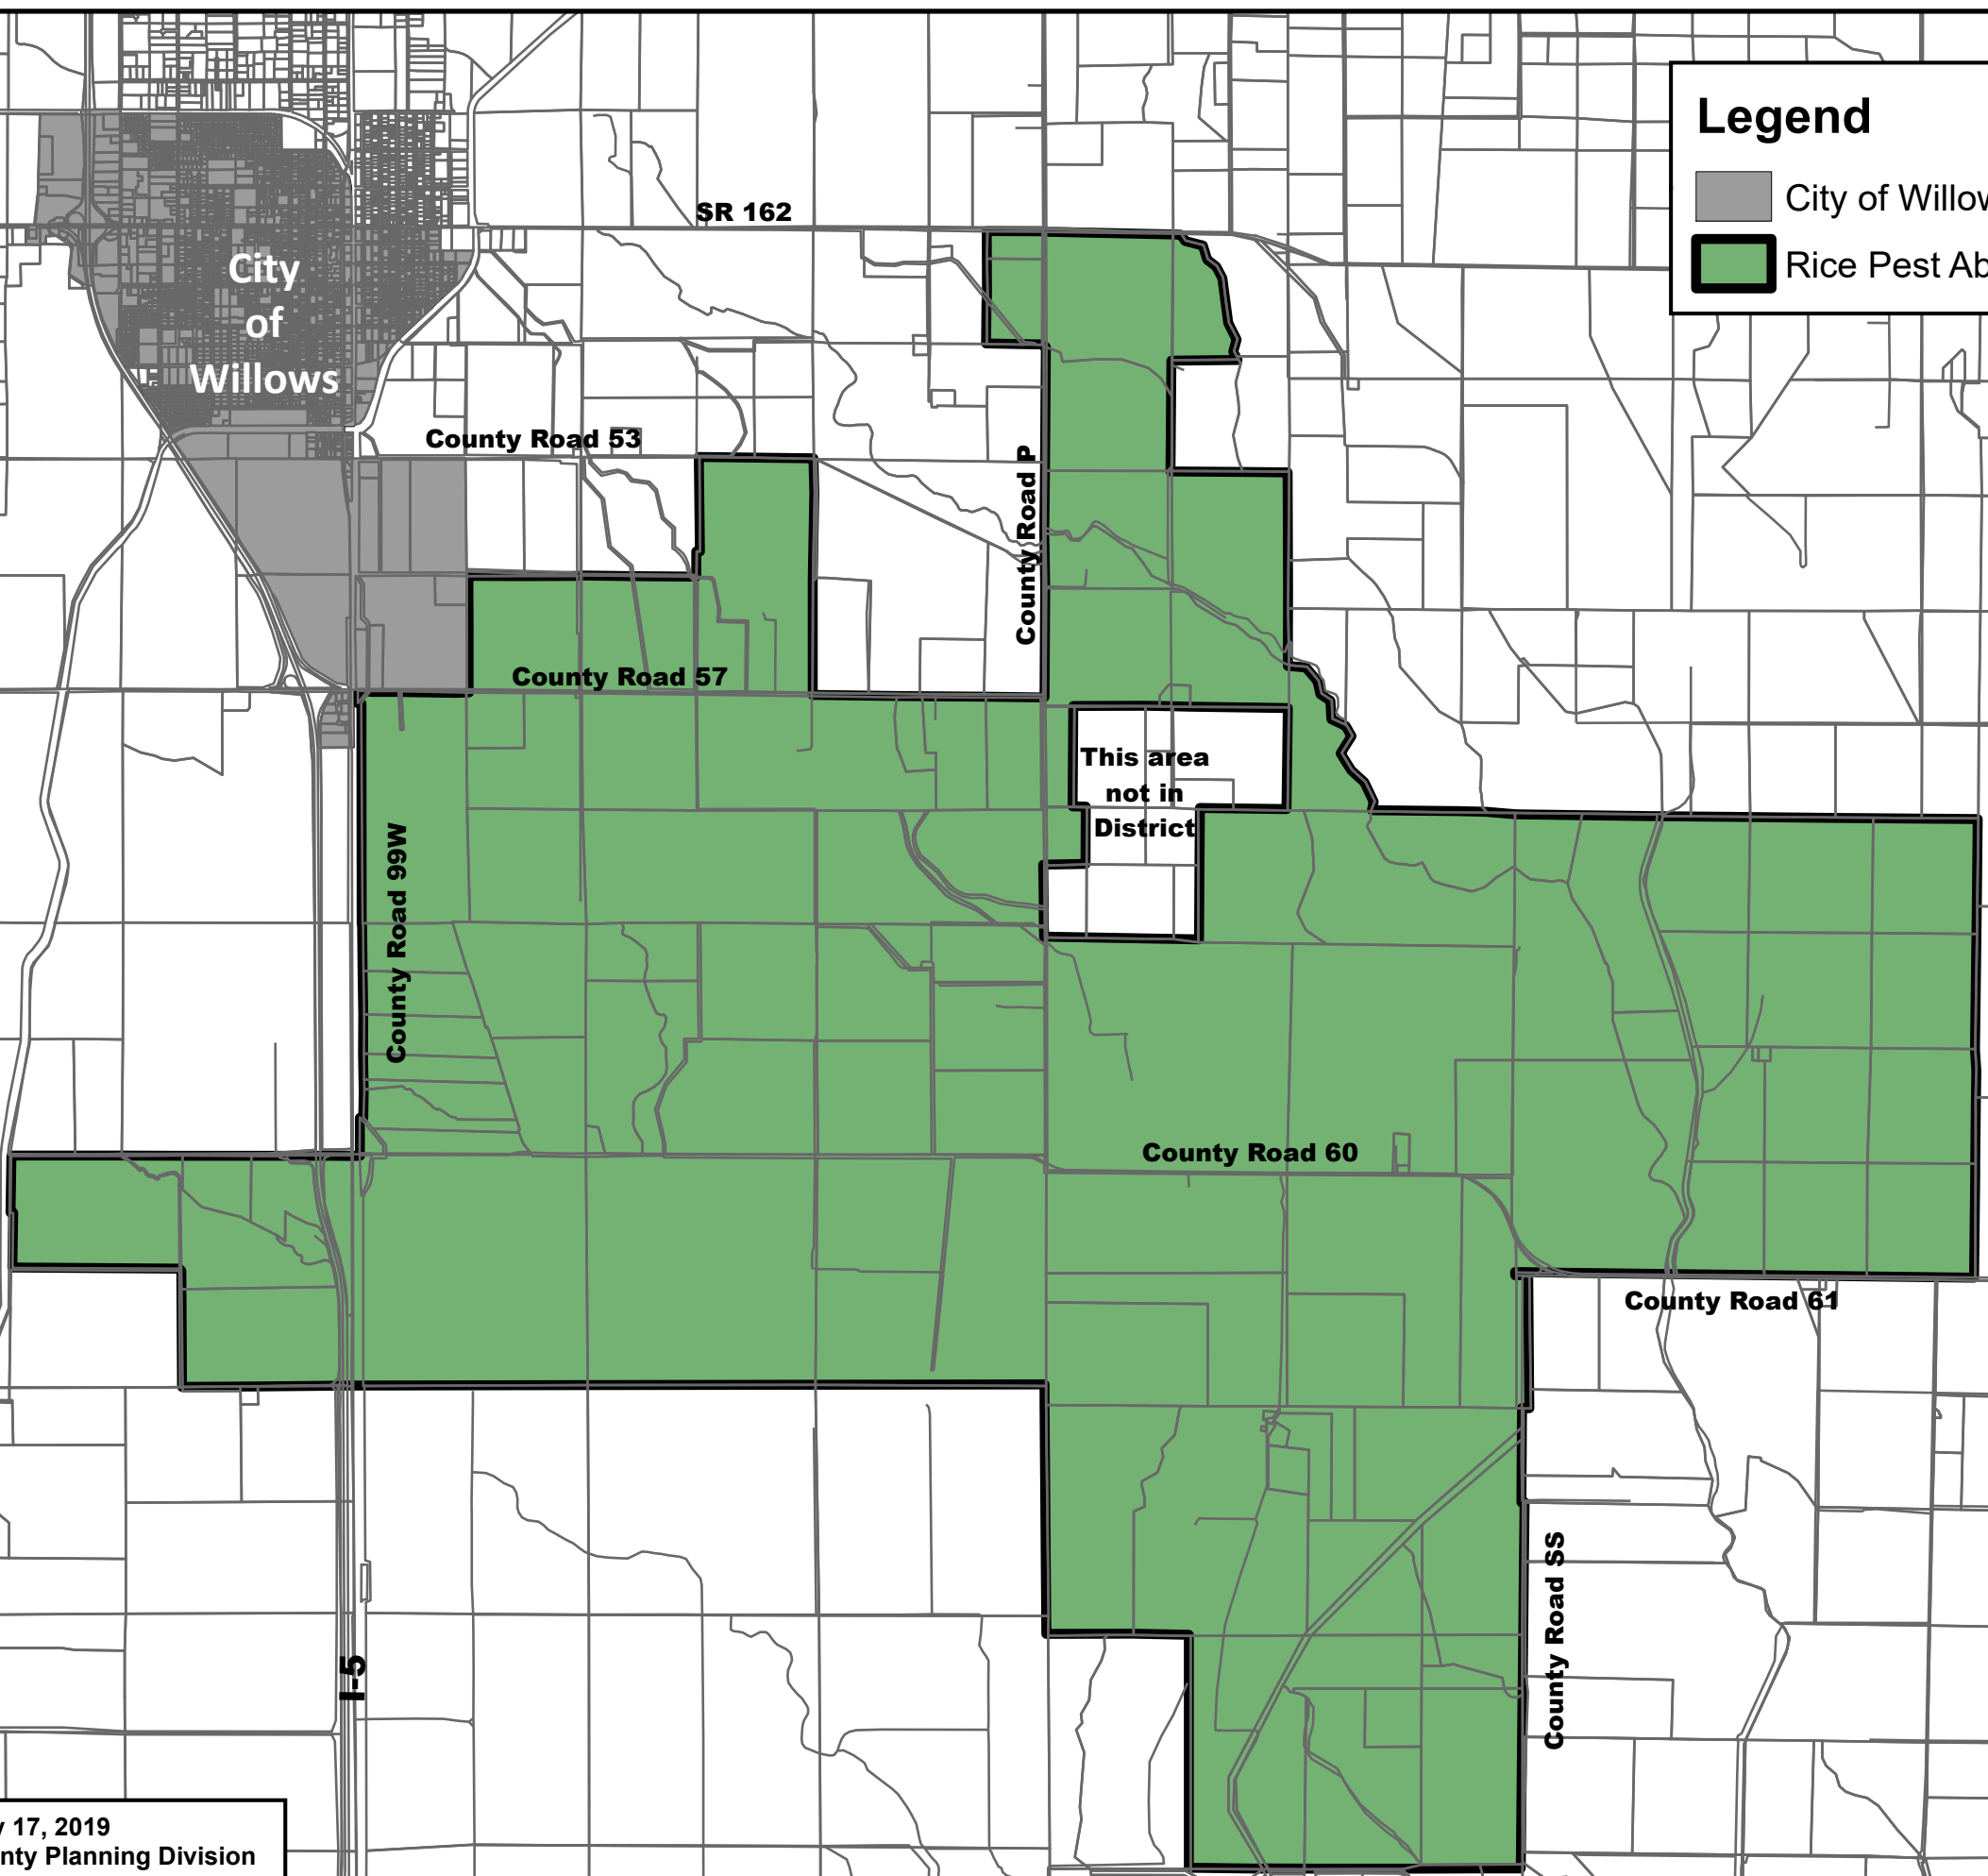

**Legend**

-  Rice Pest Abatement District No. 1
-  City of Willows

City of Willows

SR 162

County Road 53

County Road 57

County Road P

This area not in District

County Road 99W

County Road 60

County Road 61

County Road D

I-5

County Road SS

Map was prepared by Glenn LAFCO on July 17, 2019  
 Map data was obtained from the Glenn County Planning Division

**Legend**

- City of Willows
- Rice Pest Abatement District No. 1

Map was prepared by Glenn LAFCO on July 17, 2019  
Map data was obtained from the Glenn County Planning Division